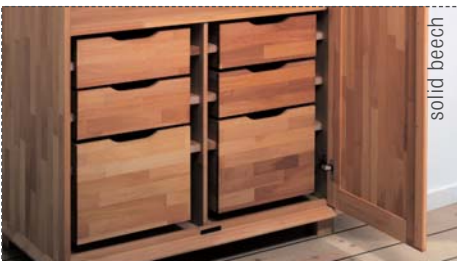

solid beech

solid beech